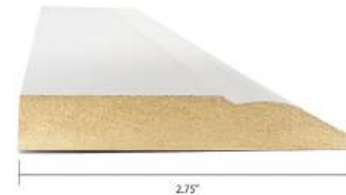

MOLDING BASE M
AVAILABLE IN 2.75" SIZES

AVAILABLE IN ALL THE COLORS AND FINISHES OF OUR CABINET DOOR COLLECTION

PSA

Thermofoil Peel and Stick Sheet